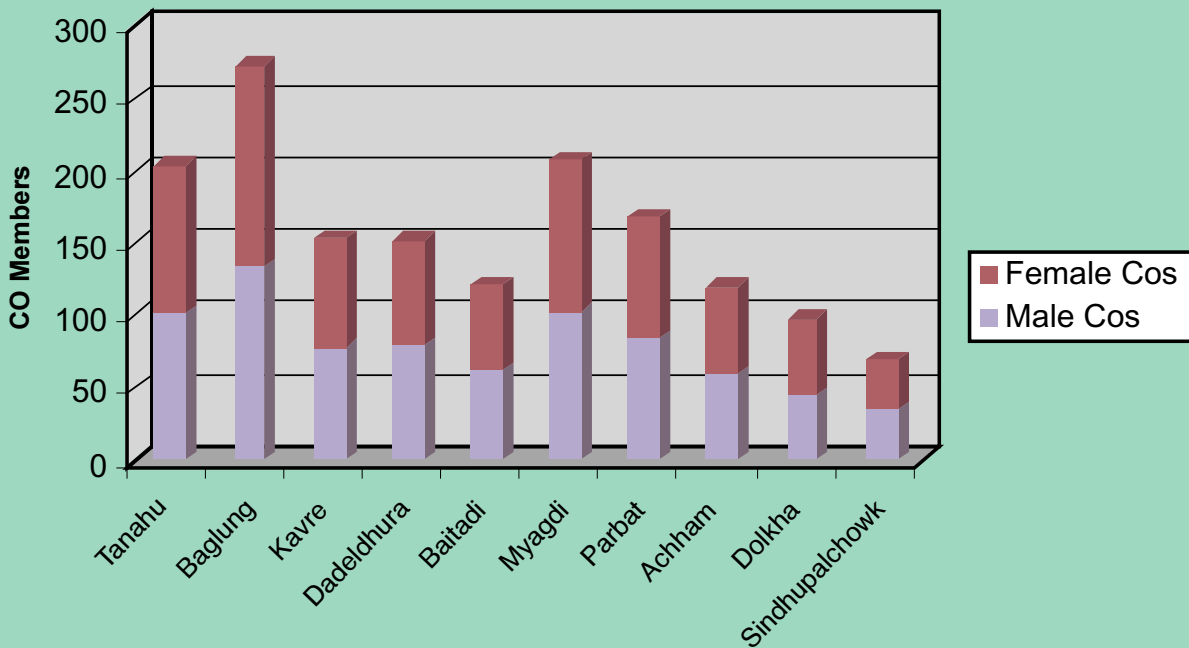

COMMUNITY ORGANIZATIONS - III

(as of 31 December 1999)

Community Members